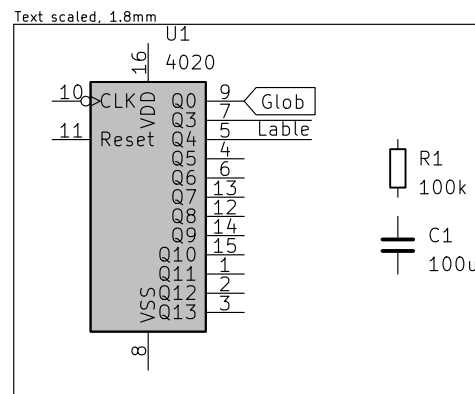

C

D

Created by Tobias Falk		Valid from to 2022-08-21		Document state Finished	
Approved by Tobias Falk		Project \${project}		Document type Schematic	
Legal owner Tobias Falk		Title, Supplementary title Symbol Scaling		Document number -	
		Rev. 1	Date of issue 2022-08-21		
		Lang. EN	Sheet 1/1		