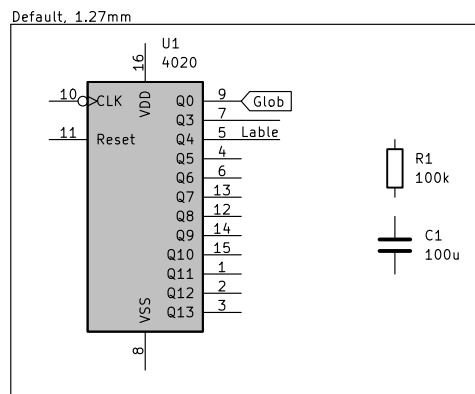

C

D

Created by Tobias Falk		Valid from to 2022-08-21		Document state Finished	
Approved by Tobias Falk		Project \${project}		Document type Schematic	
Legal owner Tobias Falk		Title, Supplementary title Symbol Scaling		Document number -	
		Rev. 1	Date of issue 2022-08-21		
		Lang. EN	Sheet 1/1		