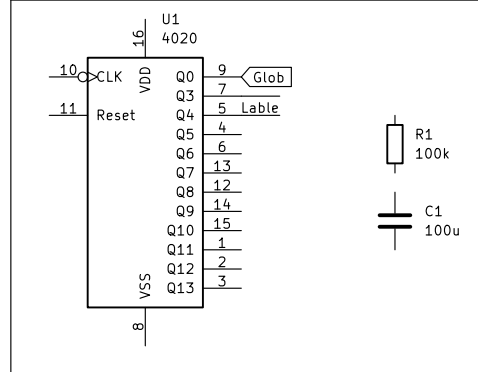

Default, 1.27mm

Text scaled, 1.8mm

All scaled, 1.8mm

Created by Tobias Falk	Valid from to 2022-08-21	Document state Finished
Approved by Tobias Falk	Project \${project}	Document type Schematic
Legal owner Tobias Falk	Title, Supplementary title Symbol Scaling	Document number -
 wieserfalke	Rev. 1	Date of issue 2022-08-21
	Lang. EN	Sheet 1/1