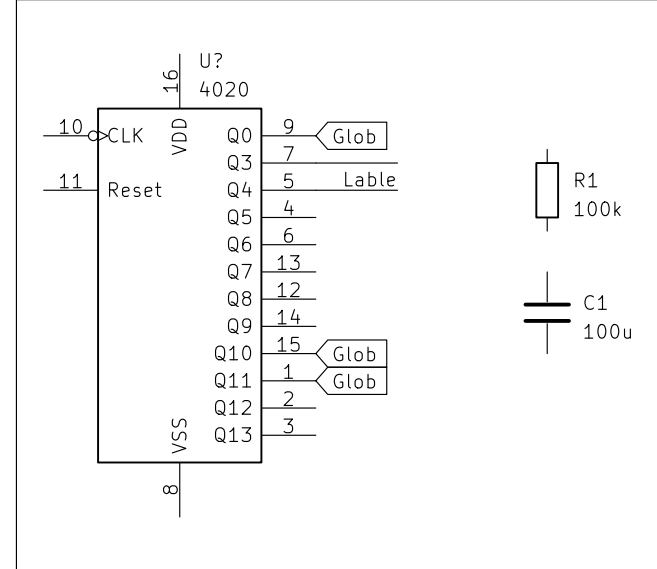

Default, 1.27mm

Text scaled, 1.8mm

All scaled, 1.8mm

Created by Tobias Falk	Valid from to 2022-08-21	Document state Finished
Approved by Tobias Falk	Project \${project}	Document type Schematic
Legal owner Tobias Falk	Title, Supplementary title Symbol Scaling	Document number -
 wieserfalke	Rev. 1	Date of issue 2022-08-21
	Lang. EN	Sheet 1/1