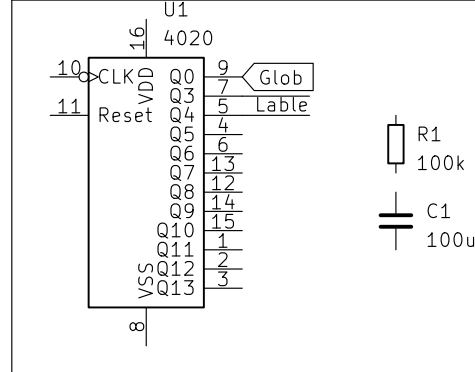

Default, 1.27mm

Text scaled, 1.8mm

All scaled, 1.8mm

Created by Tobias Falk	Valid from to 2022-08-21	Document state Finished
Approved by Tobias Falk	Project \${project}	Document type Schematic
Legal owner Tobias Falk	Title, Supplementary title Symbol Scaling	Document number -
 wieserfalke	Rev. 1	Date of issue 2022-08-21
	Lang. EN	Sheet 1/1